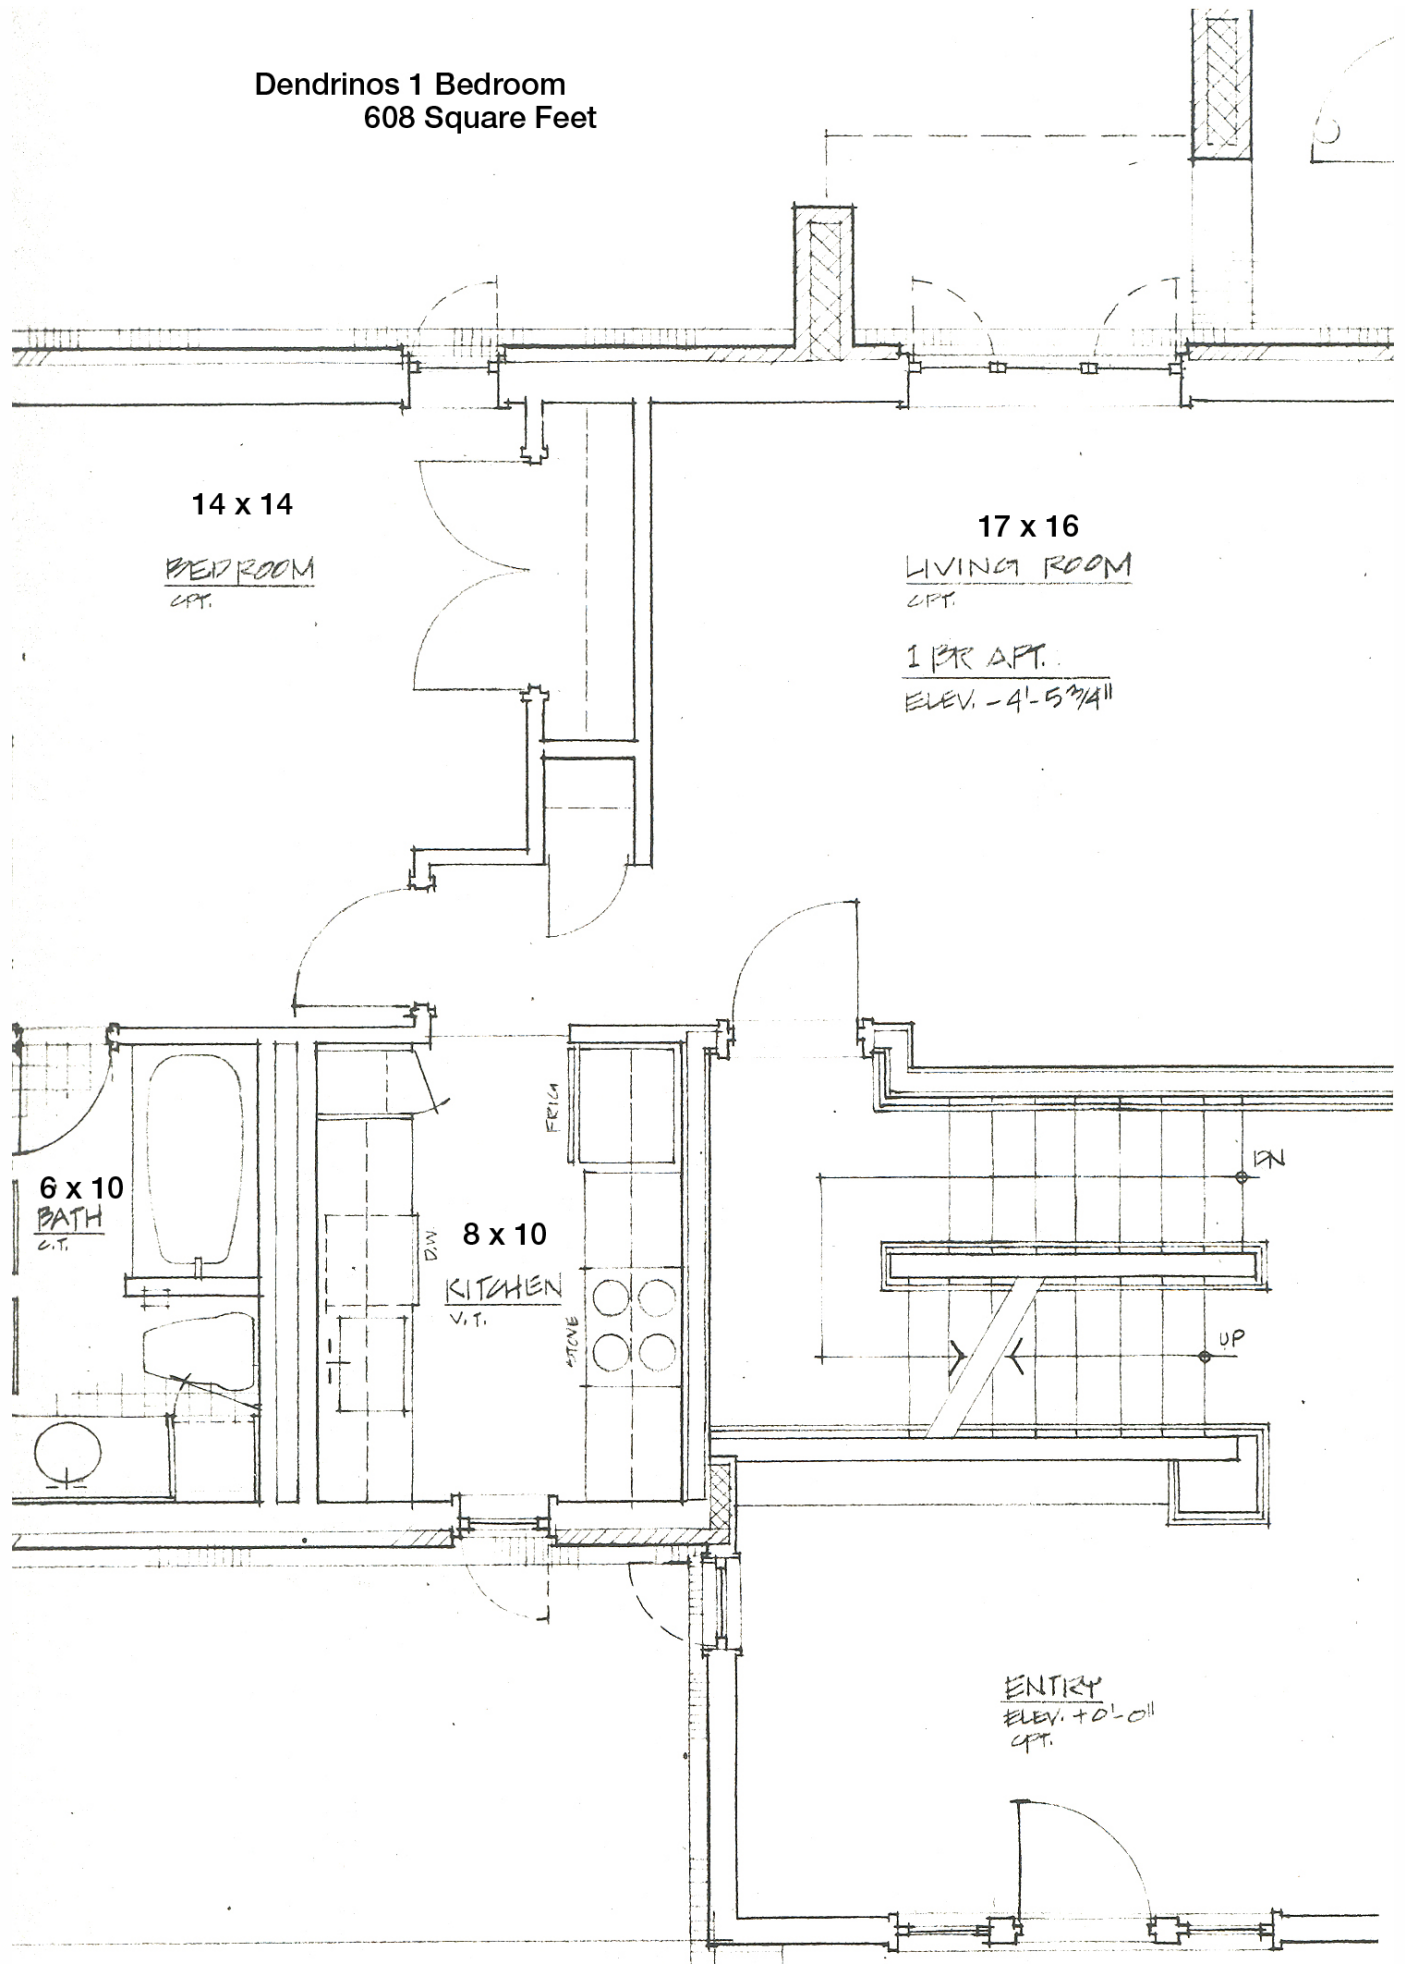

Dendrinos 1 Bedroom
608 Square Feet

14 x 14

BED ROOM
CPT.

17 x 16

LIVING ROOM
CPT.

1 BR APT.
ELEV. - 4' 5 3/4" ||

6 x 10
BATH
C.T.

8 x 10
KITCHEN
V.T.

FRIG

STOVE

D.W.

ENTRY
ELEV. + 0' - 0" ||
CPT.

UP